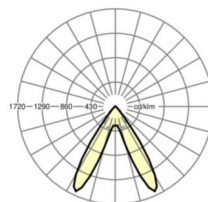

CHARACTERISTICS

Order number	19460006110
EAN number	4020863403462
Commodity code	94051190
Certification mark	IP 20, Protection class I, ENEC10 VDE, F, HACCP DIN10500/Food/IFS-application-related suitability/BRC, Indoor, CE
Impact resistance (IK rating)	IK03 (-20°C bis 25°C)
Ambient temperatur	ta -20°C to 25°C
Special properties	Ready for IoT
Warranty period	5 years

ELECTRICAL ENGINEERING

Controller	Electronic driver DALI2 (1 pcs.)
System output	70W
Mains voltage	230V/50Hz
Energy efficiency class/light source	E

LIGHTING TECHNOLOGY

Placement	LED, Colour rendering/Light colour CRI ≥ 80 / 3000K
Colour tolerance (MacAdam)	3SDCM
Photobiological safety (Luminaire)	RG1
Nominal luminous flux	9572lm
LED service life	50000h L80/B10 (Tq 25°C)
Luminaire luminous efficiency	137lm/W
Beam angle	70° (C0) / 90° (C90)
UGR lat./long.	20.9 / 19.6

MECHANICS

Housing colour	traffic white RAL 9016
Dimensions (LxWxH/DxH)	1531mm x 55mm x 37mm
Weight (net)	1.9kg
Type of installation	Mounting rail system installation, Light structure

Dimensions

L	1531 mm	Length
B	55 mm	Width
H	37 mm	Height

DEEP-LINK

<https://www.regiolux.de/en/article/19460006110>

Reference	LED 10000lm 830
ηLB	100 %
Φ ↓/↑	99 % / 1 %
UGR lat./long.	20.9 / 19.6